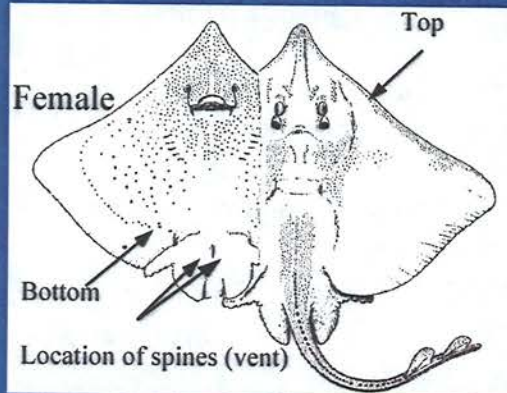

## Rosette Skate

**Alternative name:** Leopard Skate  
Freckled Skate

**Range:** S. New England to  
Florida, USA  
**Depth:** 30-300 fathoms (fth)  
(55-550m)

**Max. size:** 16 in (41cm)

**Features:**

- ◆ Dark rosettes (six or more dark spots surrounding a central point) on back
- ◆ Rows of spines along back and tail
- ◆ Tail rather long

## Little Skate

**Alternative name:** Summer Skate  
Common Skate

**Range:** Gulf of St. Lawrence,  
Canada to NC, USA

**Depth:** 0-50 fth (90 m)

**Max. size:** 21in (54 cm)

**Features:**

- ◆ Rounded disk
- ◆ Two rows of spines on either side of the middle of tail
- ◆ In males (35-50 cm) claspers extend well beyond back edge of disk.
- ◆ In female (35-50 cm) patches of spines located on both sides of anus

## Thorny Skate-**PROHIBITED**

**Alternative name:** Starry Skate  
Mud Skate

**Range:** Greenland to South  
Carolina, USA

**Depth:** 10-545 fth (20-1000 m)

**Max. size:** 40 in (102 cm)

**Features:**

- ◆ Regular row of 13-17 large thorns along middle back
- ◆ Rough top surface with thorns scattered over disk and tail
- ◆ Tail shorter than body
- ◆ Large thorns on shoulders

## Barndoor Skate-**PROHIBITED**

**Range:** Newfoundland, Canada  
to North Carolina, USA

**Depth:** 0-235 fth (430 m)

**Max. size:** 5 ft (152 cm)

**Features:**

- ◆ Very pointed nose, front edges of disk concave
- ◆ Distinct gray coloration on bottom
- ◆ Three rows of spines on tail