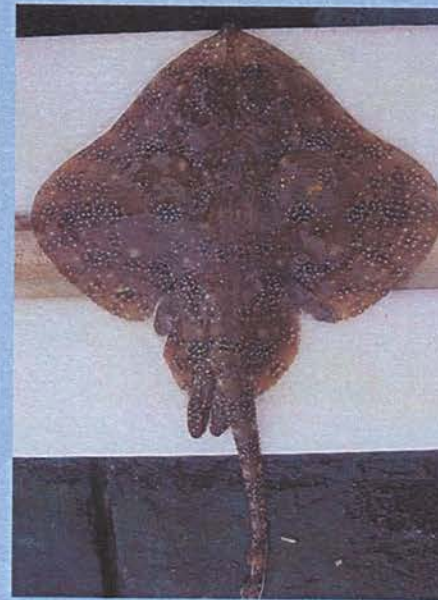

# Skate Species Identification Guide

#3

## General Diagram of Skate Anatomy

## Rosette Skate

**Alternative name:** Leopard Skate  
Freckled Skate

**Range:** S. New England to  
Florida, USA  
**Depth:** 30-300 fathoms (fth)  
(55-550m)

**Max. size:** 16 in (41cm)

**Features:**

- ◆ Dark rosettes (six or more dark spots surrounding a central point) on back
- ◆ Rows of spines along back and tail
- ◆ Tail rather long

## Little Skate

**Alternative name:** Summer Skate  
Common Skate

**Range:** Gulf of St. Lawrence,  
Canada to NC, USA

**Depth:** 0-50 fth (90 m)

**Max. size:** 21in (54 cm)

**Features:**

- ◆ Rounded disk
- ◆ Two rows of spines on either side of the middle of tail
- ◆ In males (35-50 cm) claspers extend well beyond back edge of disk.
- ◆ In female (35-50 cm) patches of spines located on both sides of anus