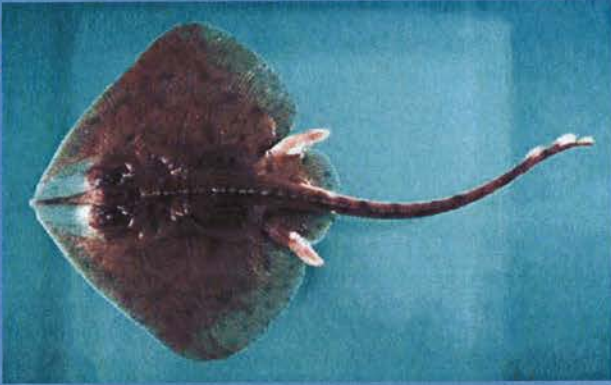

## Winter Skate

**Alternative name:** Big Skate  
Spotted Skate  
Eyed Skate

**Range:** Newfoundland, Canada to  
North Carolina, USA

**Depth:** 0-50 fth (90 m)

**Max. size:** 43 in (109 cm)

**Features**

- ◆ Rounded disk
- ◆ Two rows of spines on either side of the midline on tail.
- ◆ In males (35-50 cm) claspers barely (if at all) reach edge of posterior disk.
- ◆ In females (35-50 cm) no rough patch on sides of vent

## Smooth Skate-**PROHIBITED**

**Alternative name:** Prickly Skate  
Smooth Tailed Skate

**Range:** Newfoundland, Canada to  
South Carolina, USA

**Depth:** 25-500 fth (45-900m)

**Max. size:** 24 in (61 cm)

**Features:**

- ◆ Nose pointed
- ◆ Row of many small spines on top from tail to behind eyes
- ◆ 2 additional rows of small spines along each side of tail