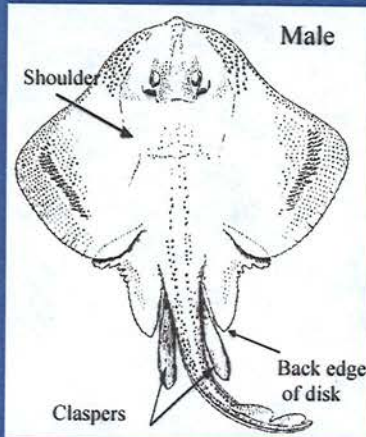

# Skate Species Identification Guide

#3

## General Diagram of Skate Anatomy

## Rosette Skate

**Alternative name:** Leopard Skate  
Freckled Skate

**Range:** S. New England to  
Florida, USA  
**Depth:** 30-300 fathoms (fth)  
(55-550m)

**Max. size:** 16 in (41cm)

**Features:**

- ◆ Dark rosettes (six or more dark spots surrounding a central point) on back
- ◆ Rows of spines along back and tail
- ◆ Tail rather long

## Little Skate

**Alternative name:** Summer Skate  
Common Skate

**Range:** Gulf of St. Lawrence,  
Canada to NC, USA

**Depth:** 0-50 fth (90 m)

**Max. size:** 21in (54 cm)

**Features:**

- ◆ Rounded disk
- ◆ Two rows of spines on either side of the middle of tail
- ◆ In males (35-50 cm) claspers extend well beyond back edge of disk.
- ◆ In female (35-50 cm) patches of spines located on both sides of anus